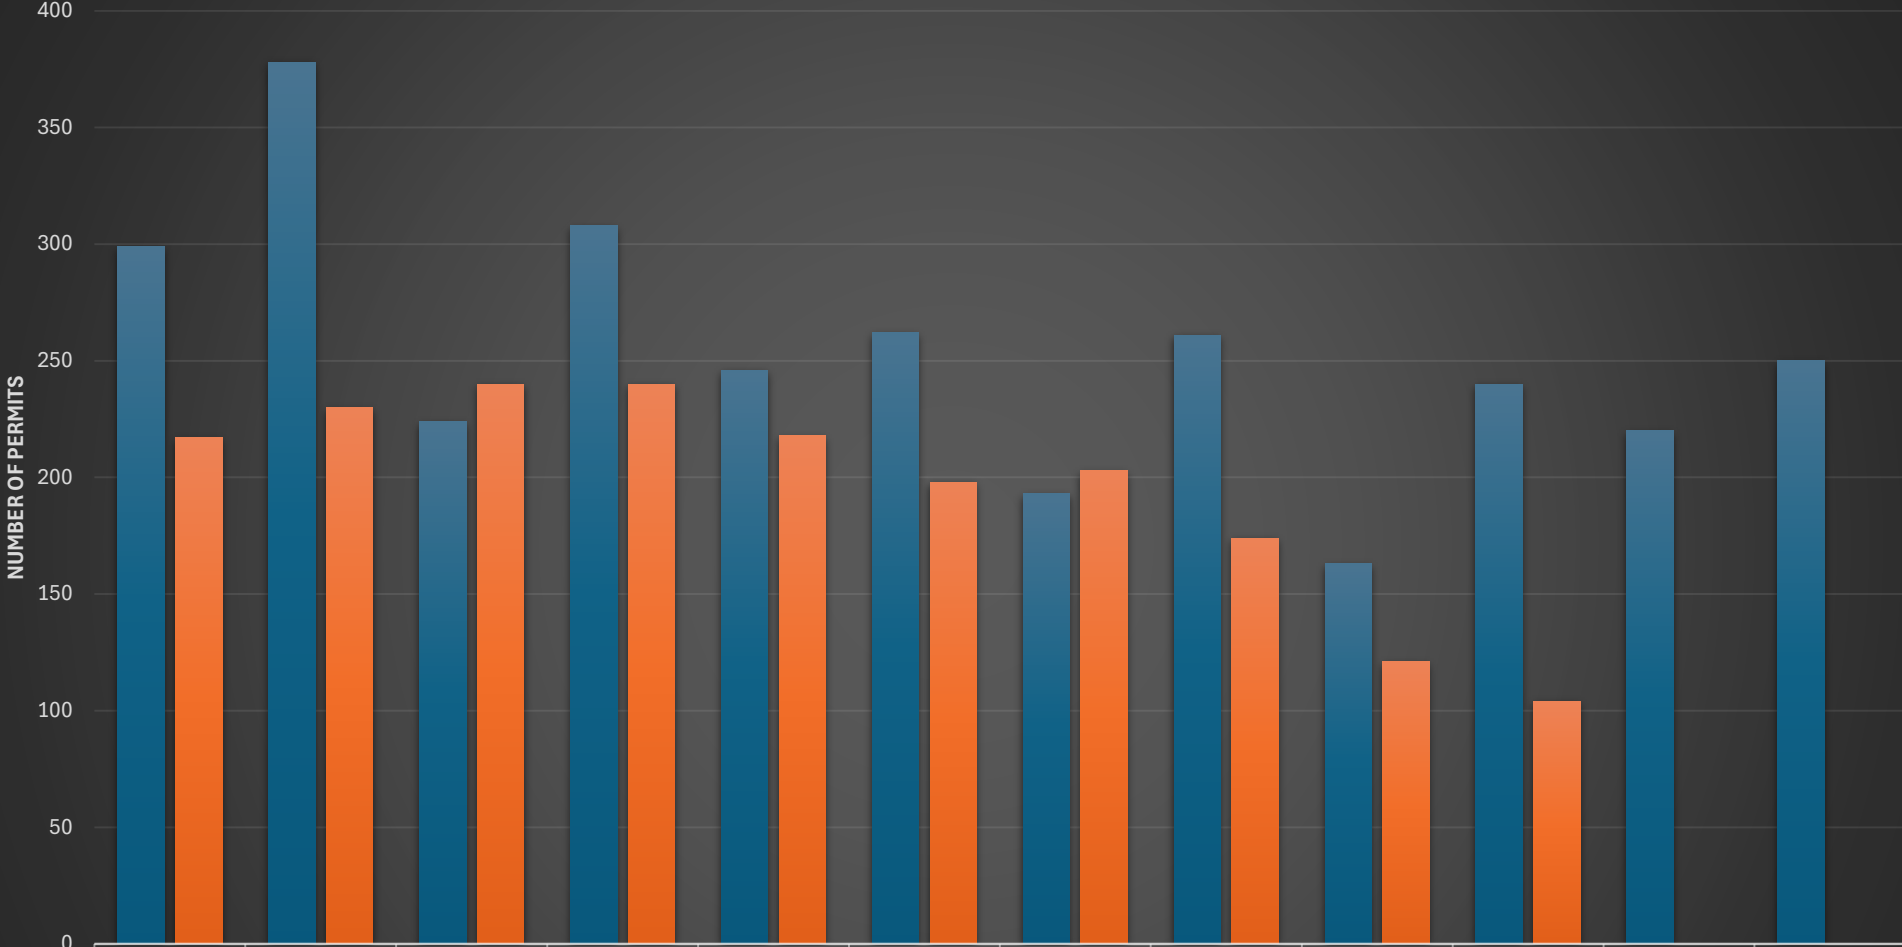

# 2023 vs 2024 Monthly Permit and Plan Reports

	January	February	March	April	May	June	July	August	Septmeber	October	November	December
■ 2023	299	378	224	308	246	262	193	261	163	240	220	250
■ 2024	217	230	240	240	218	198	203	174	121	104		

2023 VS 2024

■ 2023 ■ 2024