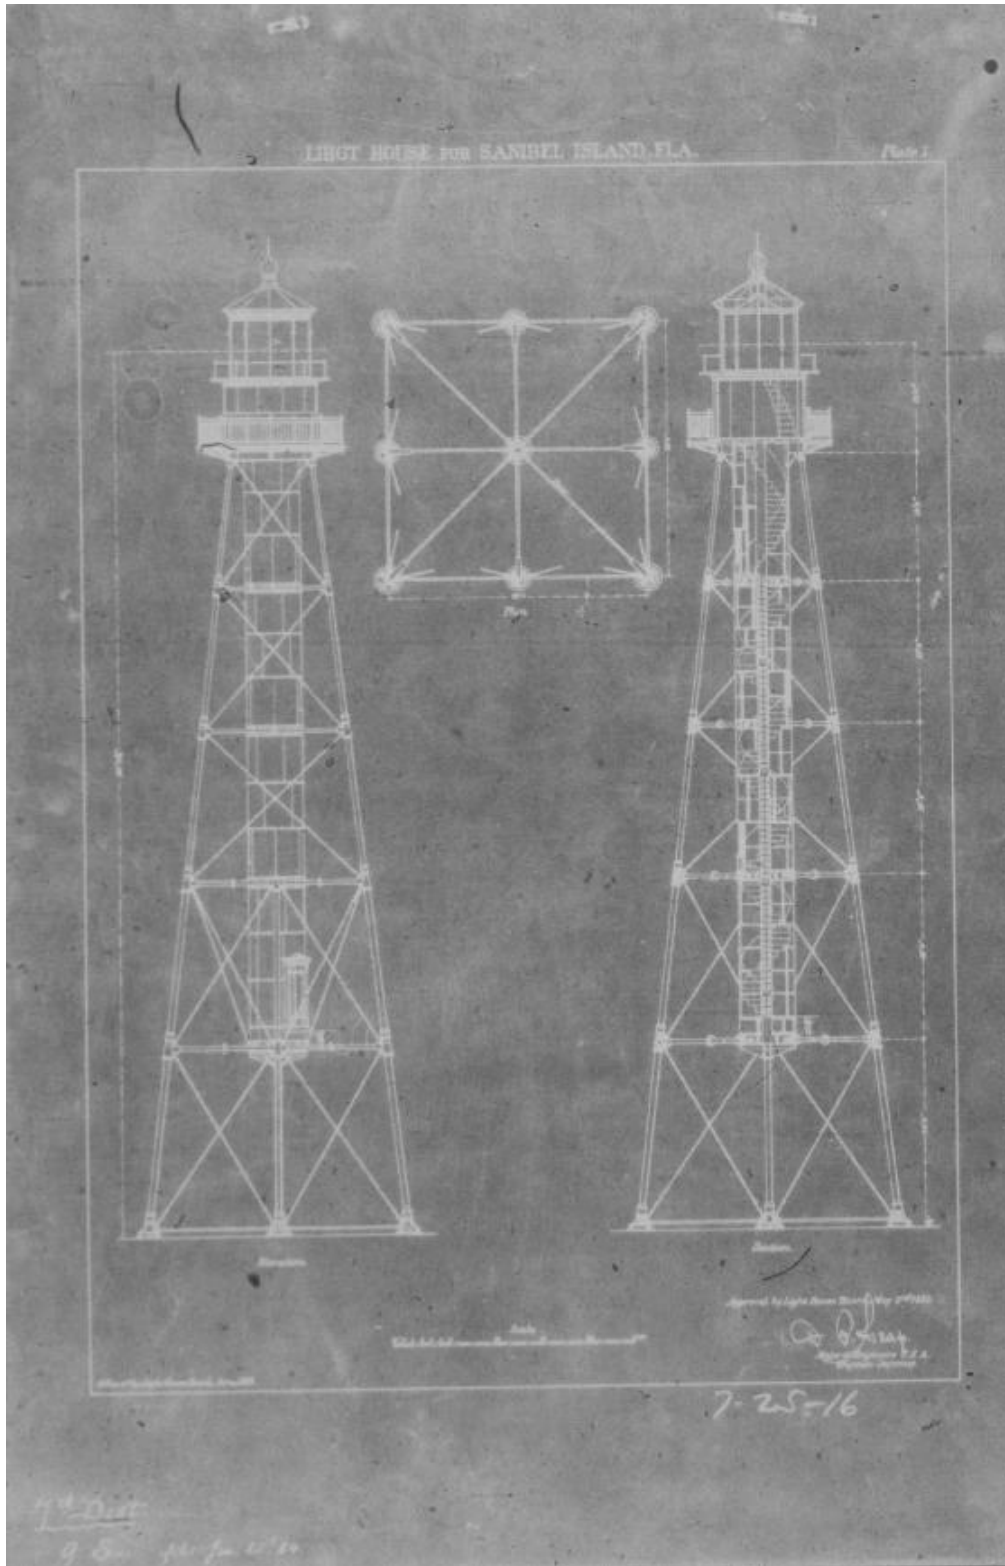

★ = Location of Sanibel Lighthouse

110-153 Periwinkle Way

Parcel STRAP# 21-46-23-T2-00038.0000

Official blueprints approved by the Light House Board on May 2, 1883

1941 Aerial View

1949 Lighthouse & Submarine Tower

Post Hurricane Ian 2022

2025