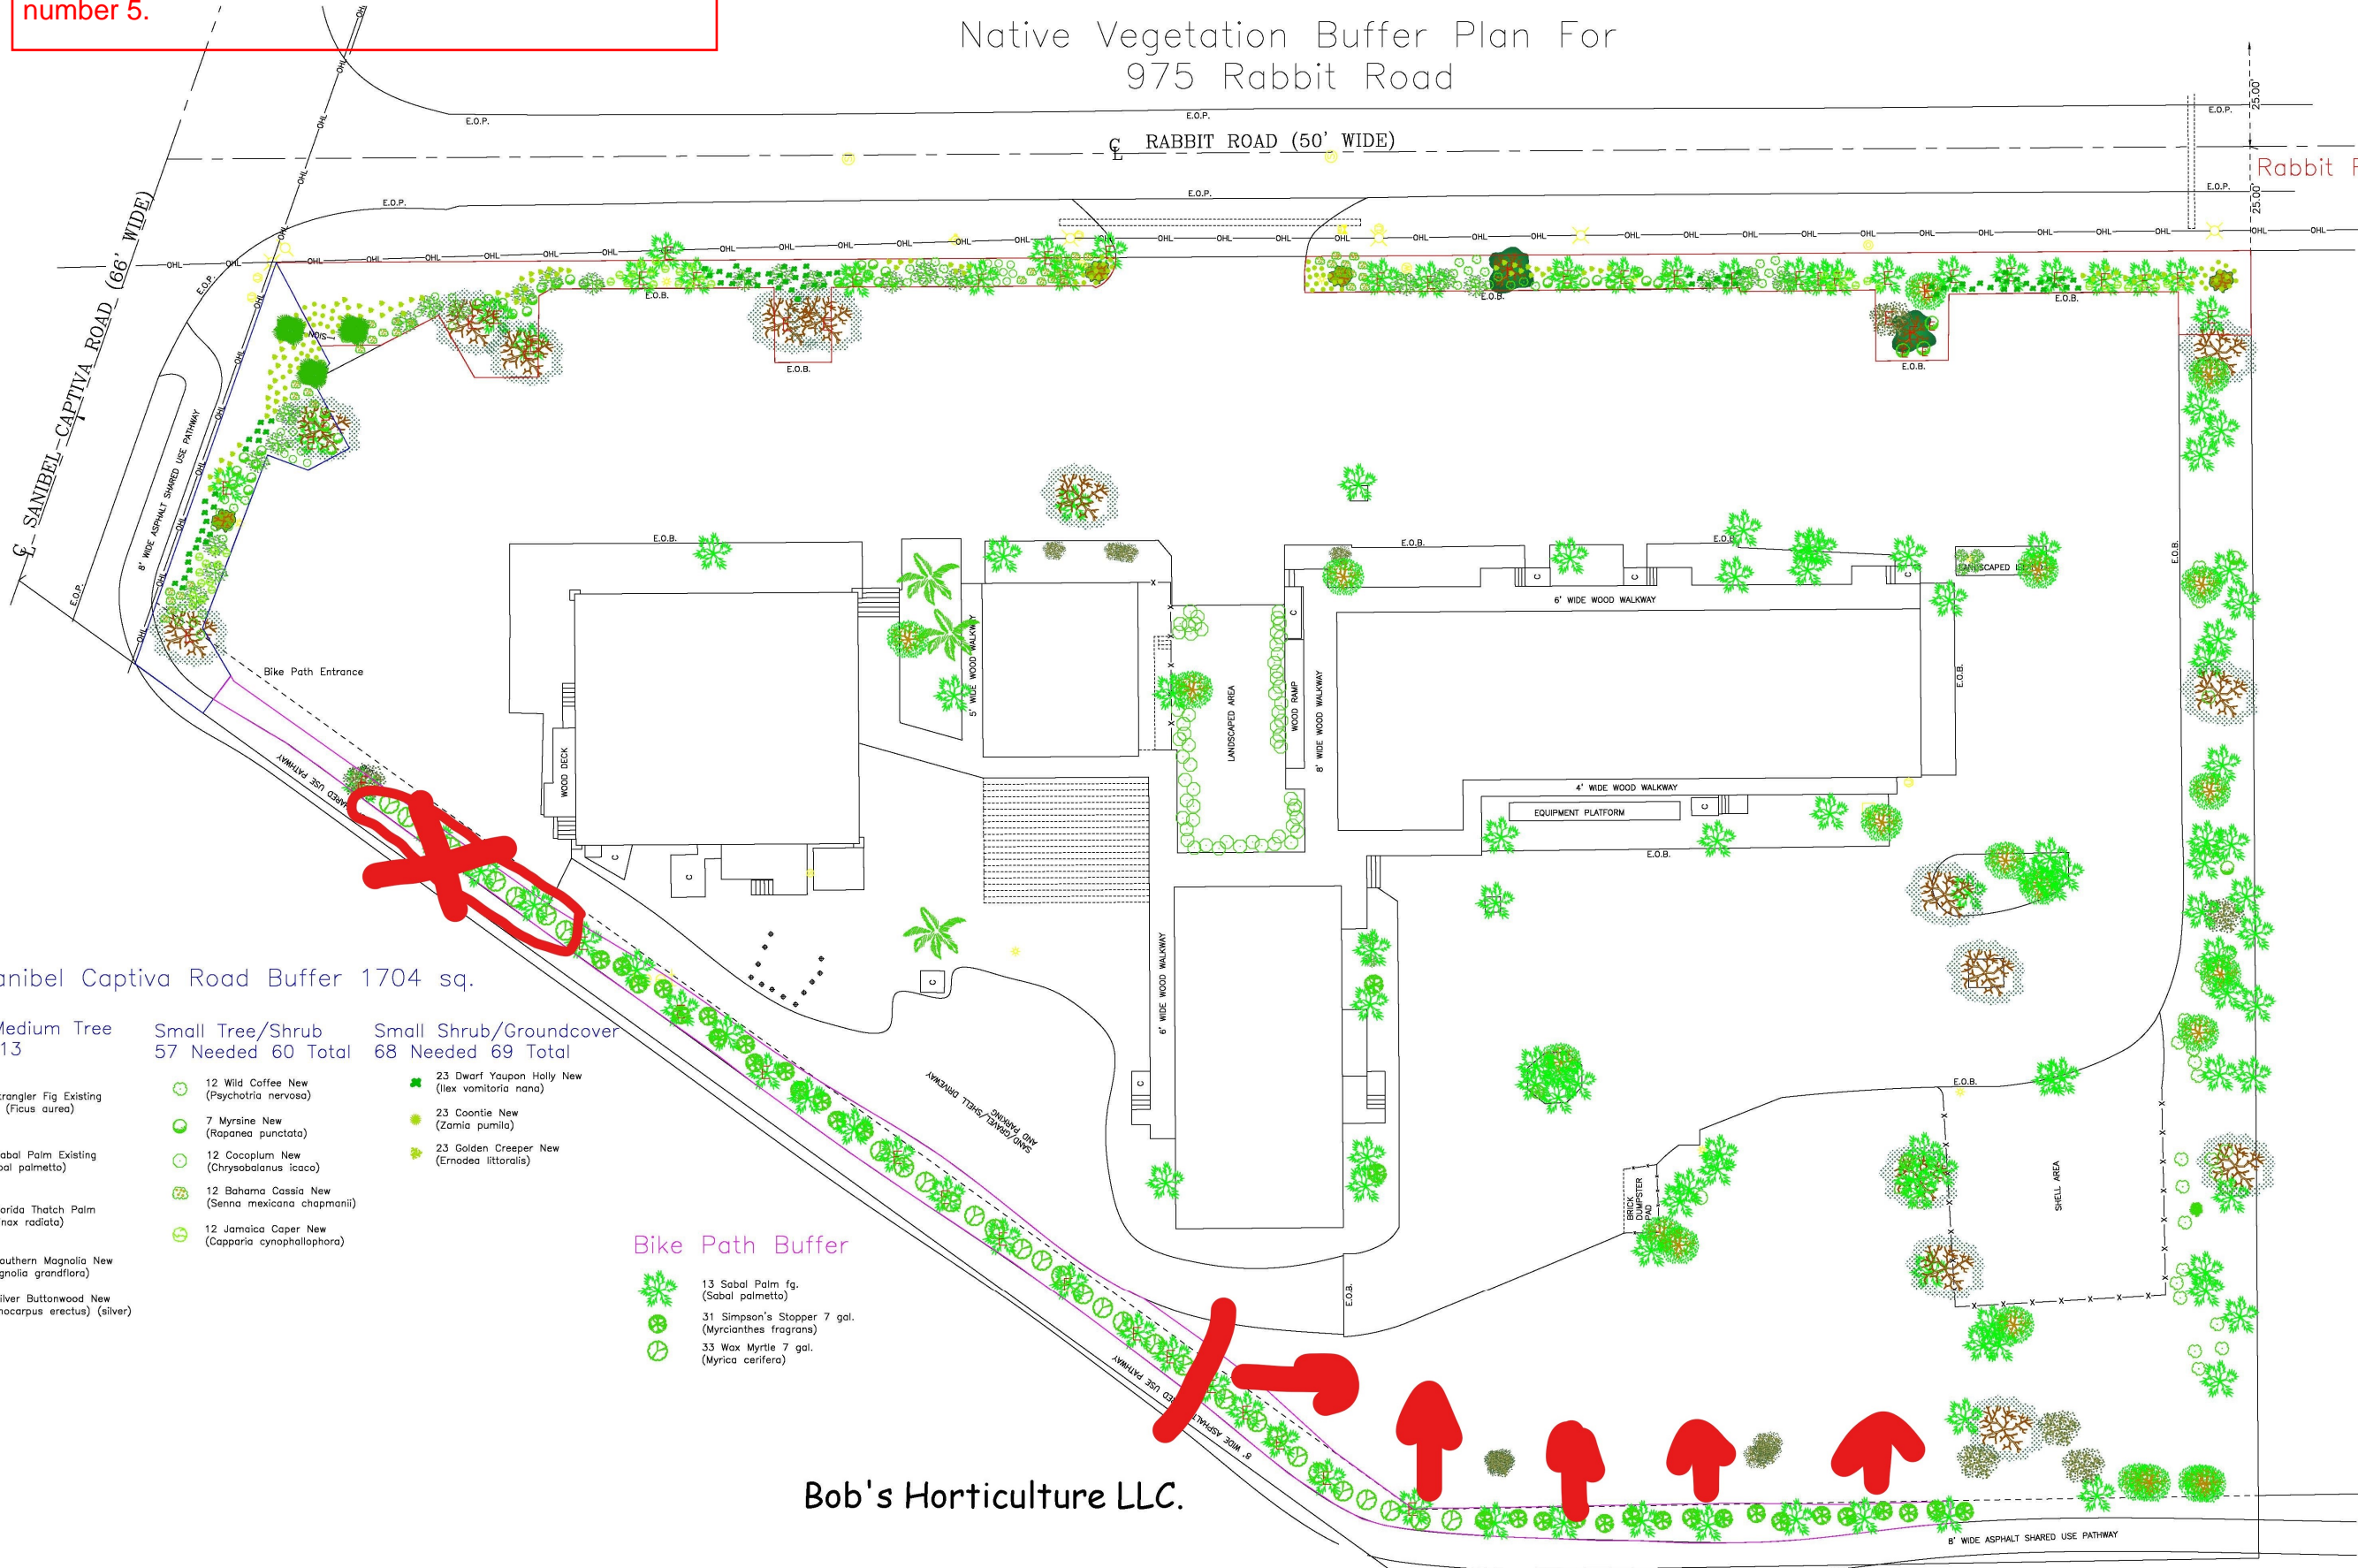

Buffer landscaping must comply with Planning Commission Resolution 24-14 specifically condition number 5.

Native Vegetation Buffer Plan For 975 Rabbit Road

Rabbit Road Buffer 4915 sq. feet

Large/Medium Tree Total 57

- 5 Strangler Fig Existing (Ficus aurea)
- 27 Sabal Palm Existing (Sabal palmetto)
- 1 Gumbo Limbo Existing (Bursera simaruba)
- 2 Green Buttonwood Existing (Conocarpus erectus)
- 1 Seagrape Existing (Coccoloba uvifera)
- 1 Florida Thatch Palm (Thrinax radiata)
- 3 Southern Magnolia New (Magnolia grandiflora)
- 18 Silver Buttonwood New (Conocarpus erectus) (silver)

Small Tree/Shrub 164 Needed 165 Total

- 33 Wild Coffee New (Psychotria nervosa)
- 33 Myrsine New (Rapanea punctata)
- 33 Cocoplum New (Chrysobalanus icaco)
- 33 Bahama Cassia New (Senna mexicana chapmanii)
- 33 Jamaica Caper New (Capparia cynophallophora)

Small Shrub/Groundcover 197 Needed 198 Total

- 66 Dwarf Yaupon Holly New (Ilex vomitoria nana)
- 66 Coontie New (Zamia pumila)
- 66 Golden Creeper New (Ernodea littoralis)

Sanibel Captiva Road Buffer 1704 sq.